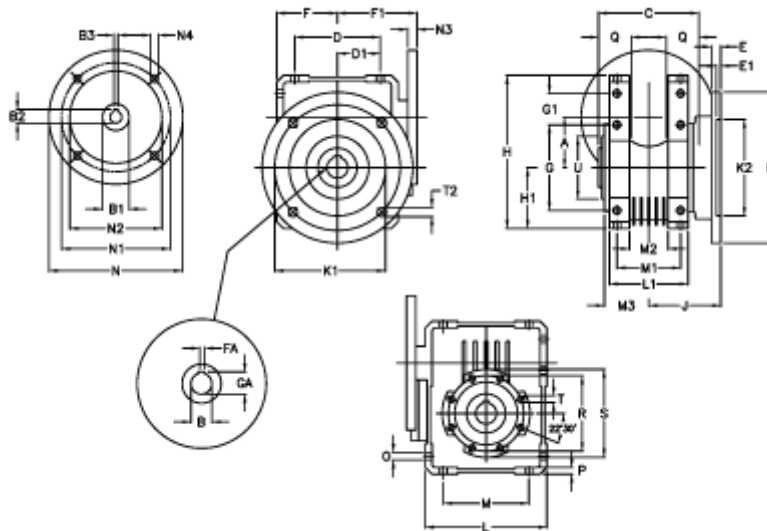

Article number: 392211003054036

Description: Worm Gear with Torque Limiter
W110 L2-UFC-30-P100 B5

Measures

A = 110.10	E = 20	H = 308.0	M = 184	N4 = 13	U = 130
B = 42	E1 = 12	H1 = 125.0	M1 = 115	O = 14.0	
B1 E7 = 28	F = 125	J = 131.5	M2 = 69	P = 14	
B2 = 31.3	F1 = 151	K = 280	M3 = 73.0	Q = 45	
B3 H9 = 8	FA = 12	K1 = 230	N = 250	R = 165	
C = 155	G = 184	K2 = 170	N1 = 215	S = 200	
D = 174.0	G1 = 58.0	L = 250	N2 = 180	T = M12x19	
D1 = 82.0	GA = 45.3	L1 = 143	N3 = 13.0	T2 = 13.0	